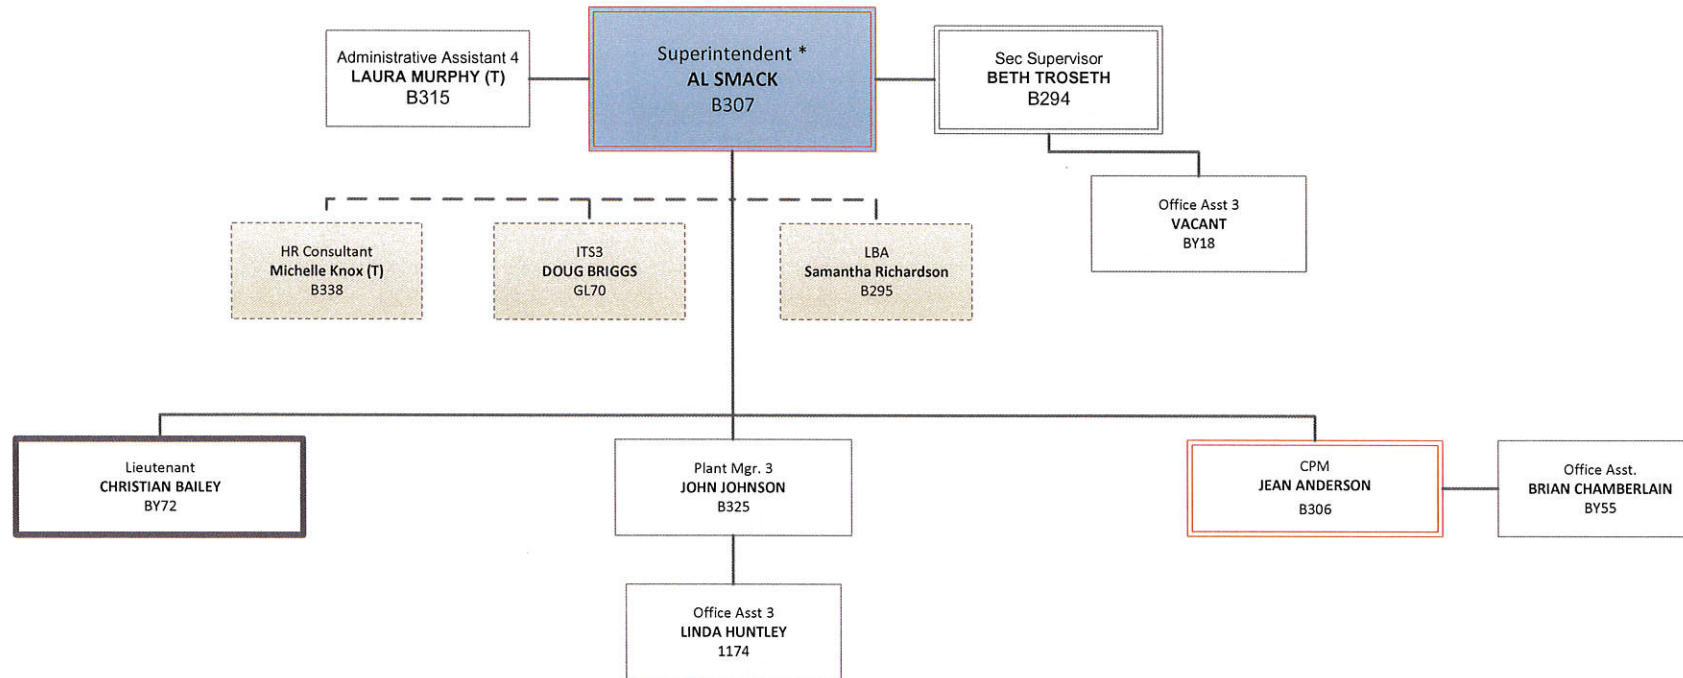

Cedar Creek Corrections Center
Prisons Division, Command C
June 17, 2020

KEY EMS WMS WGS

NOTE: Appointing Authorities are denoted by an asterisk: *

DEPARTMENT OF CORRECTIONS
WASHINGTON STATE
June 17, 2020

Alfred Smack

Alfred Smack, Superintendent
Prisons Division – Command C