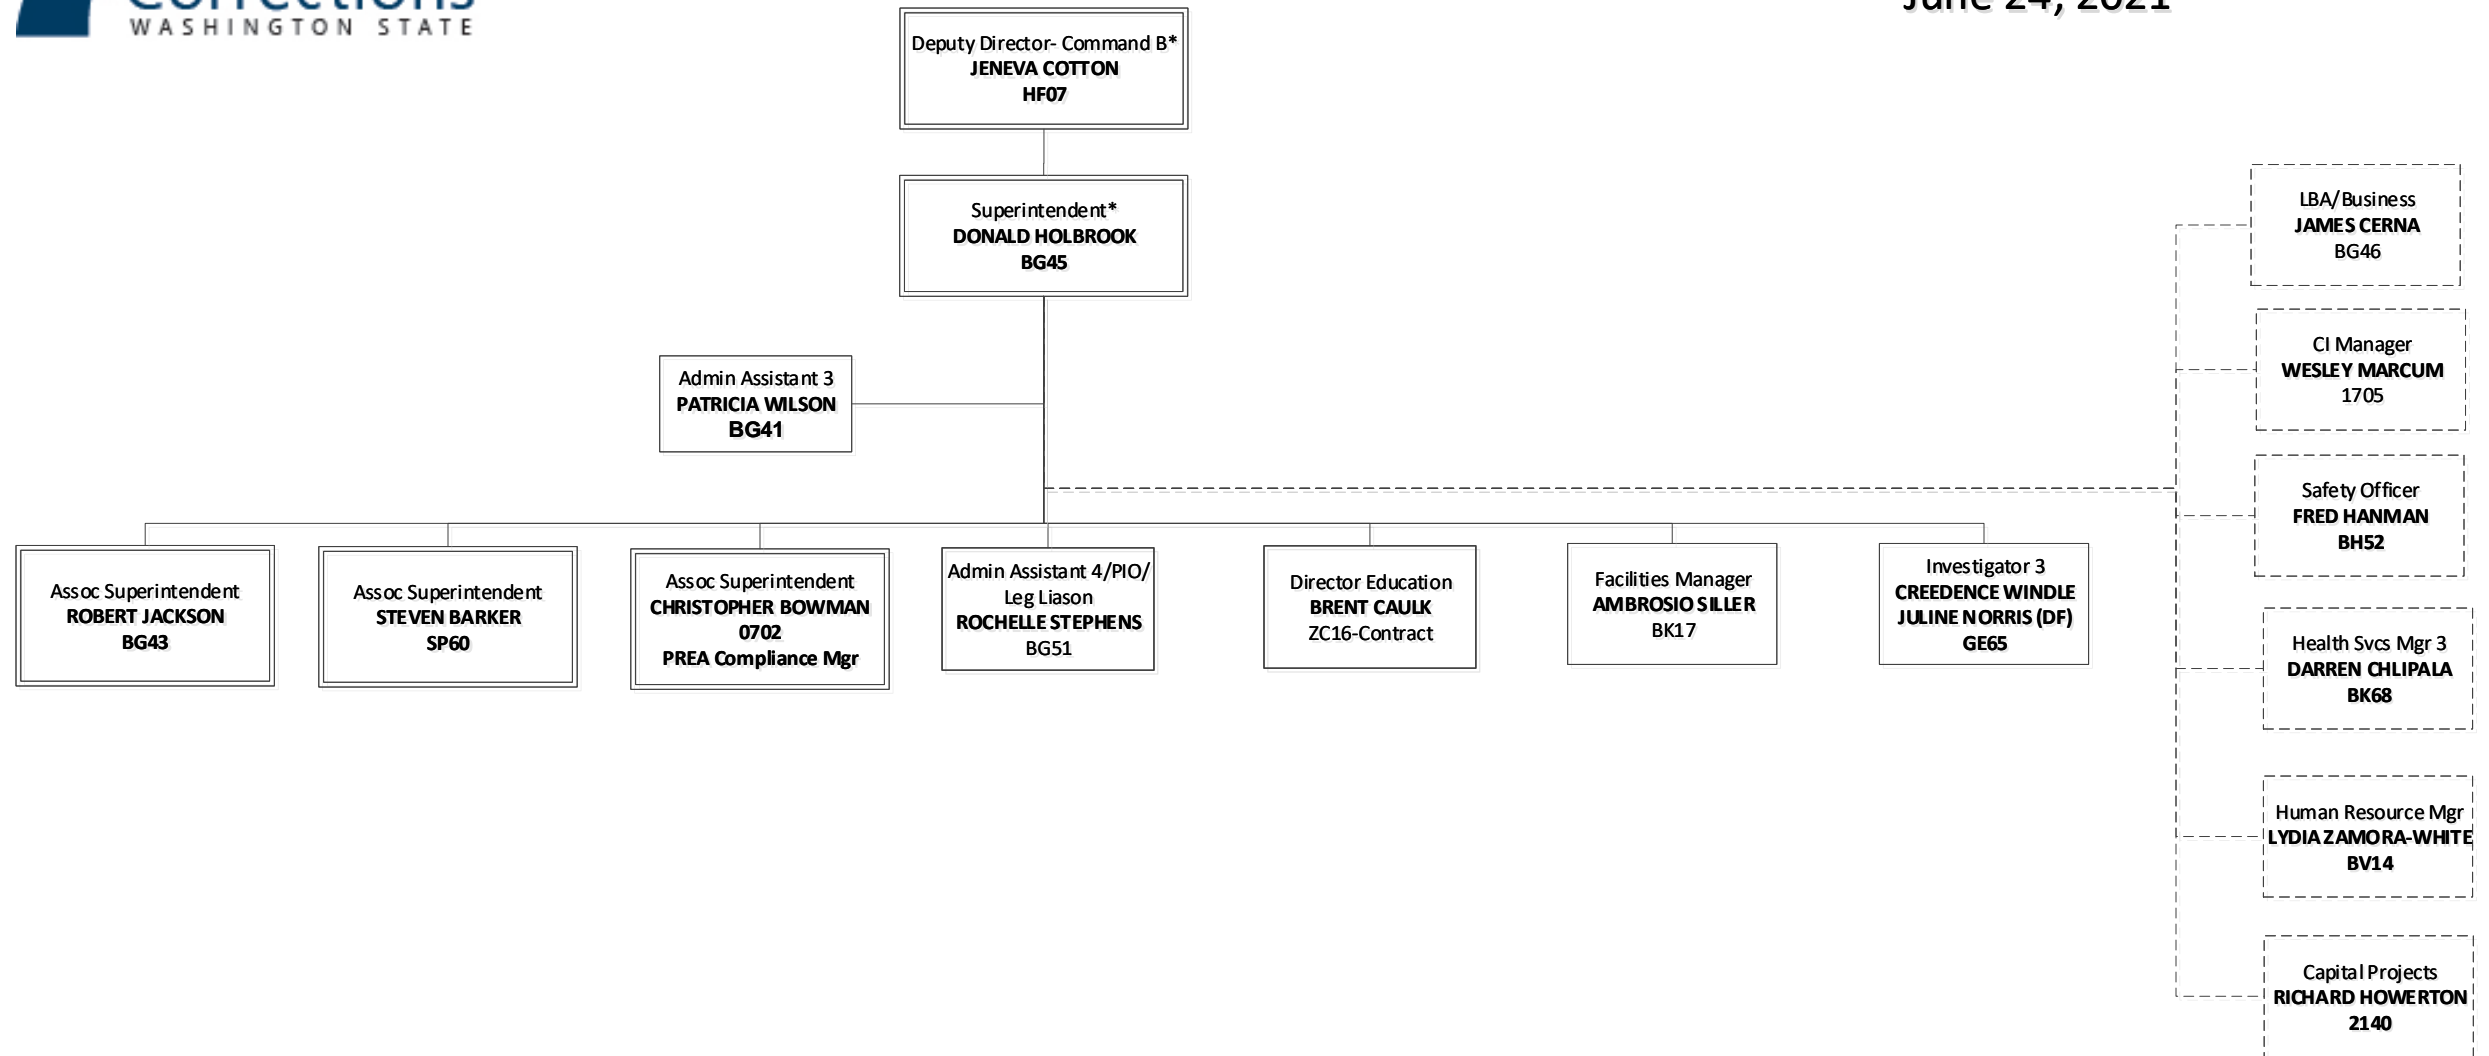

Washington State Penitentiary Organizational Chart

June 24, 2021

KEY

EMS

WMS

WGS

Liaison

Note: * Denotes Appointing Authority

Signature on file

June 24, 2021

Donald Holbrook, Superintendent
400-DG003 (R 06/2021)