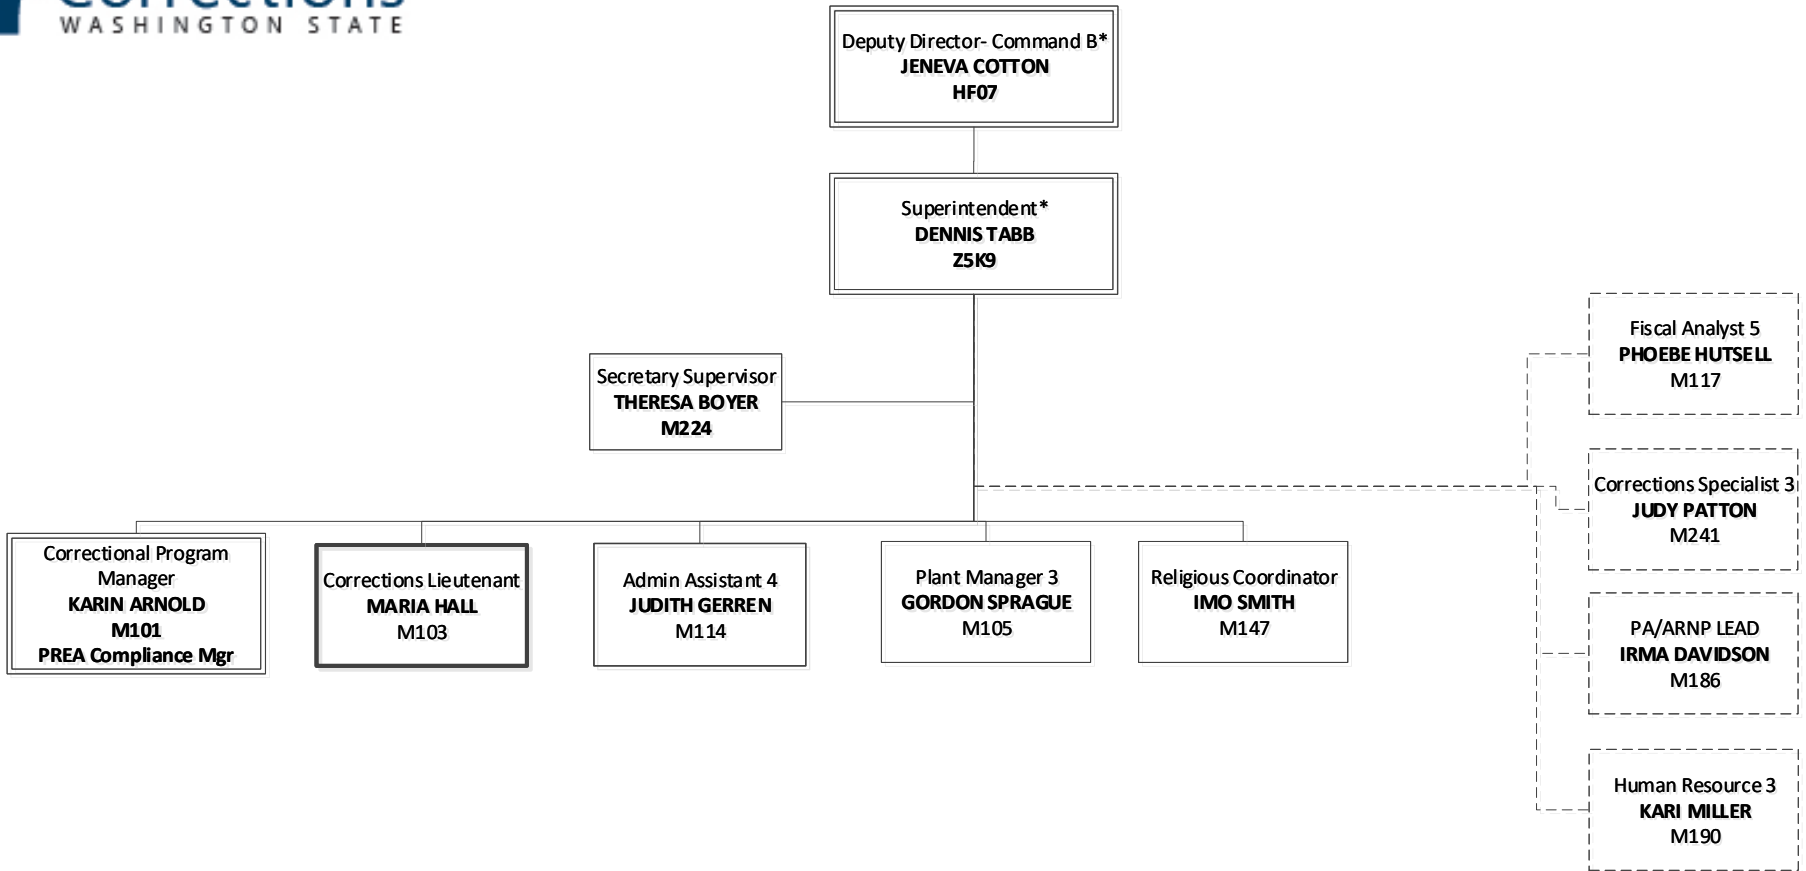

Mission Creek Corrections Center for Women Organizational Chart June 24, 2021

KEY

Note: * Denotes Appointing Authority

Signature on file

June 24, 2021
DENNIS TABB, Superintendent
400-DG002 (R 06/2021)