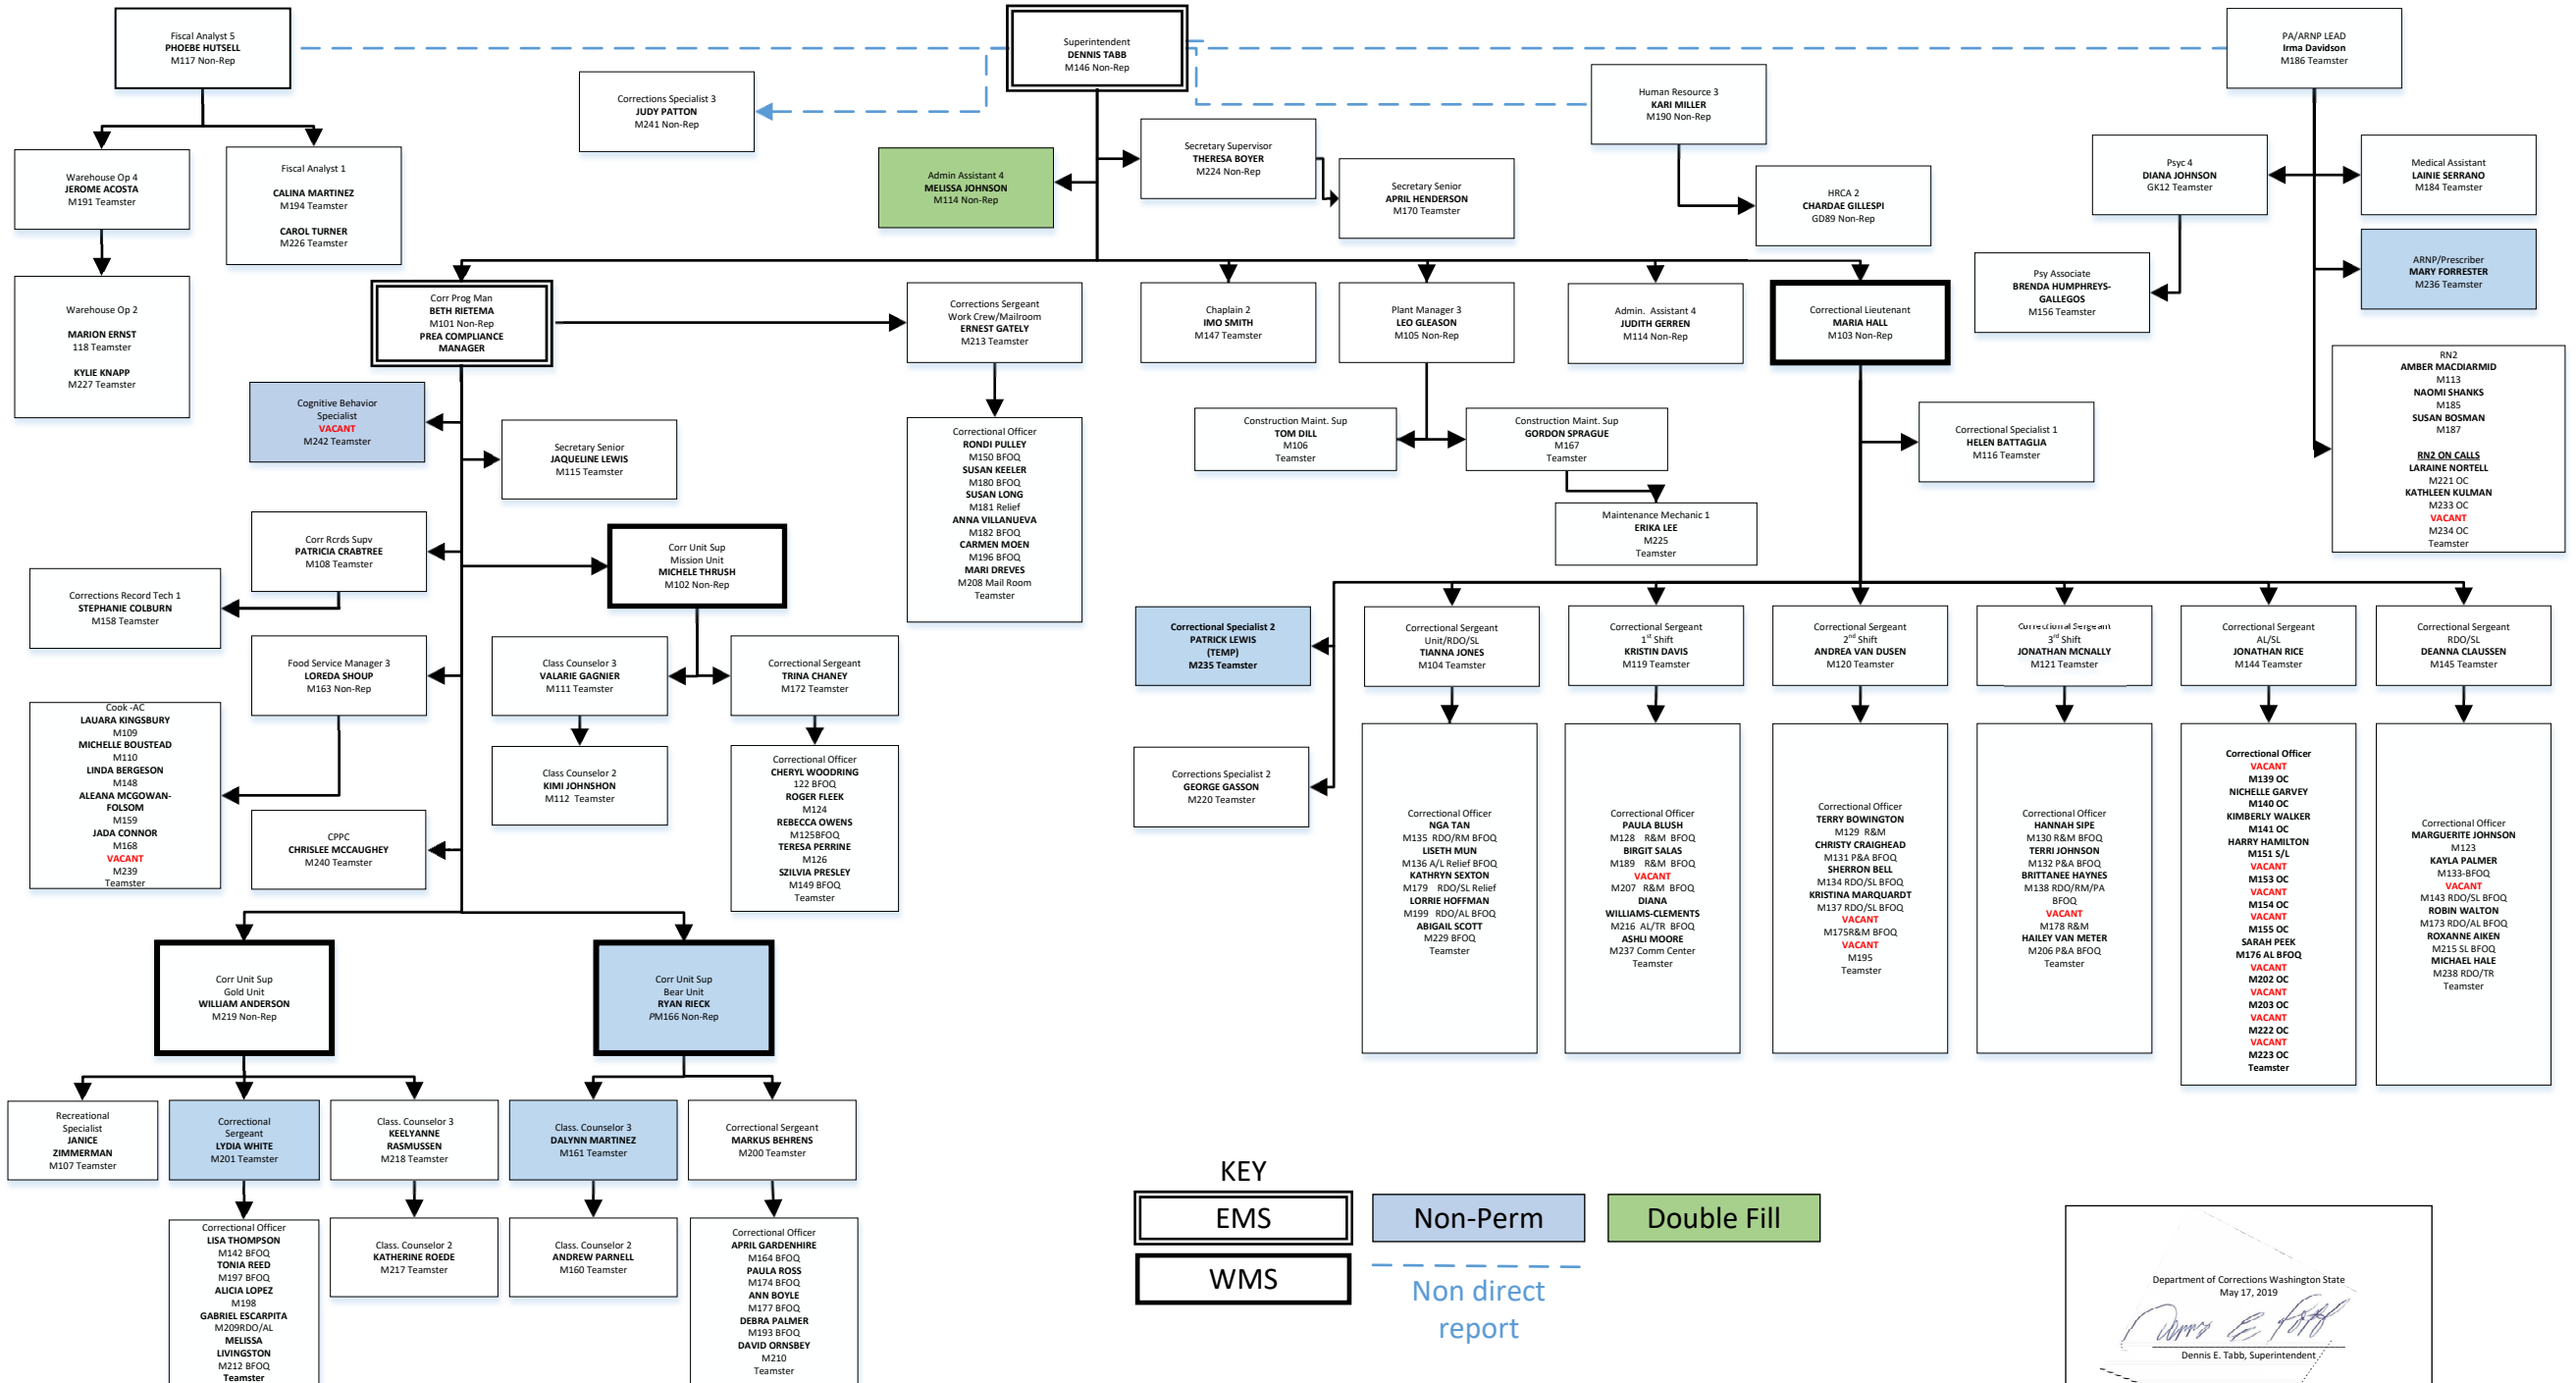

**Mission Creek Corrections Center for Women
Organizational Chart
May 17, 2019**

KEY

- EMS
- WMS
- Non-Perm
- Double Fill
- Non direct report

Department of Corrections Washington State
May 17, 2019

Dennis E. Tabb
Dennis E. Tabb, Superintendent