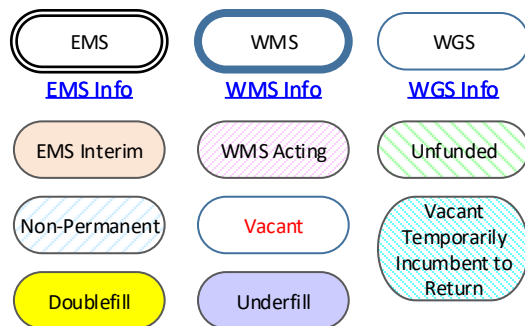

Washington State Department of Corrections Communications Office Organizational Chart

*Appointing Authority is denoted by asterisk