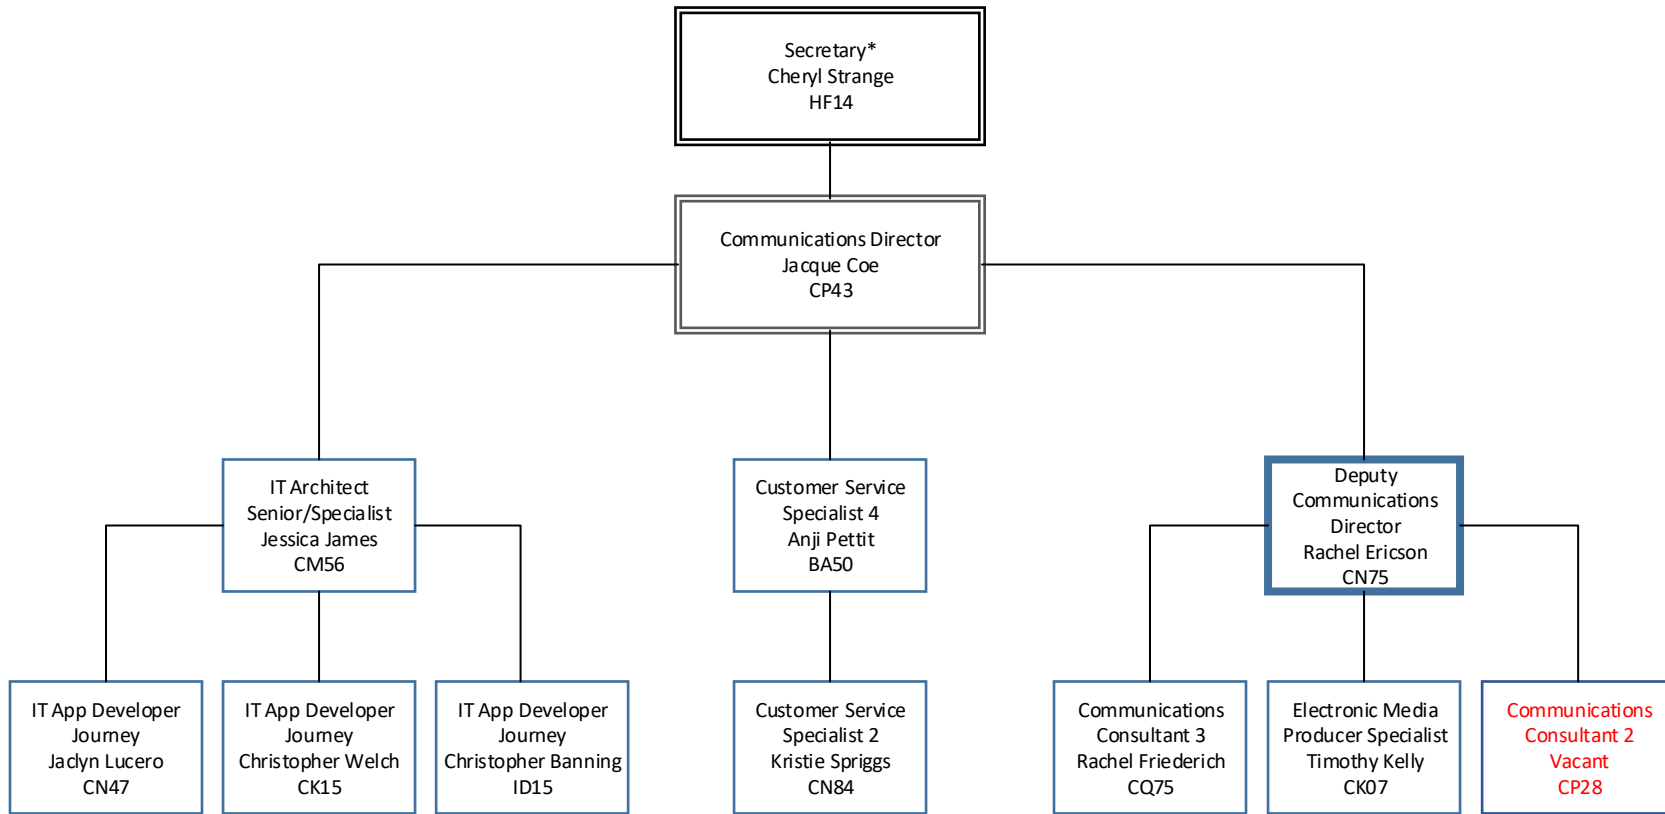

Washington State Department of Corrections Communications Office Organizational Chart

*Appointing Authority is denoted by asterisk