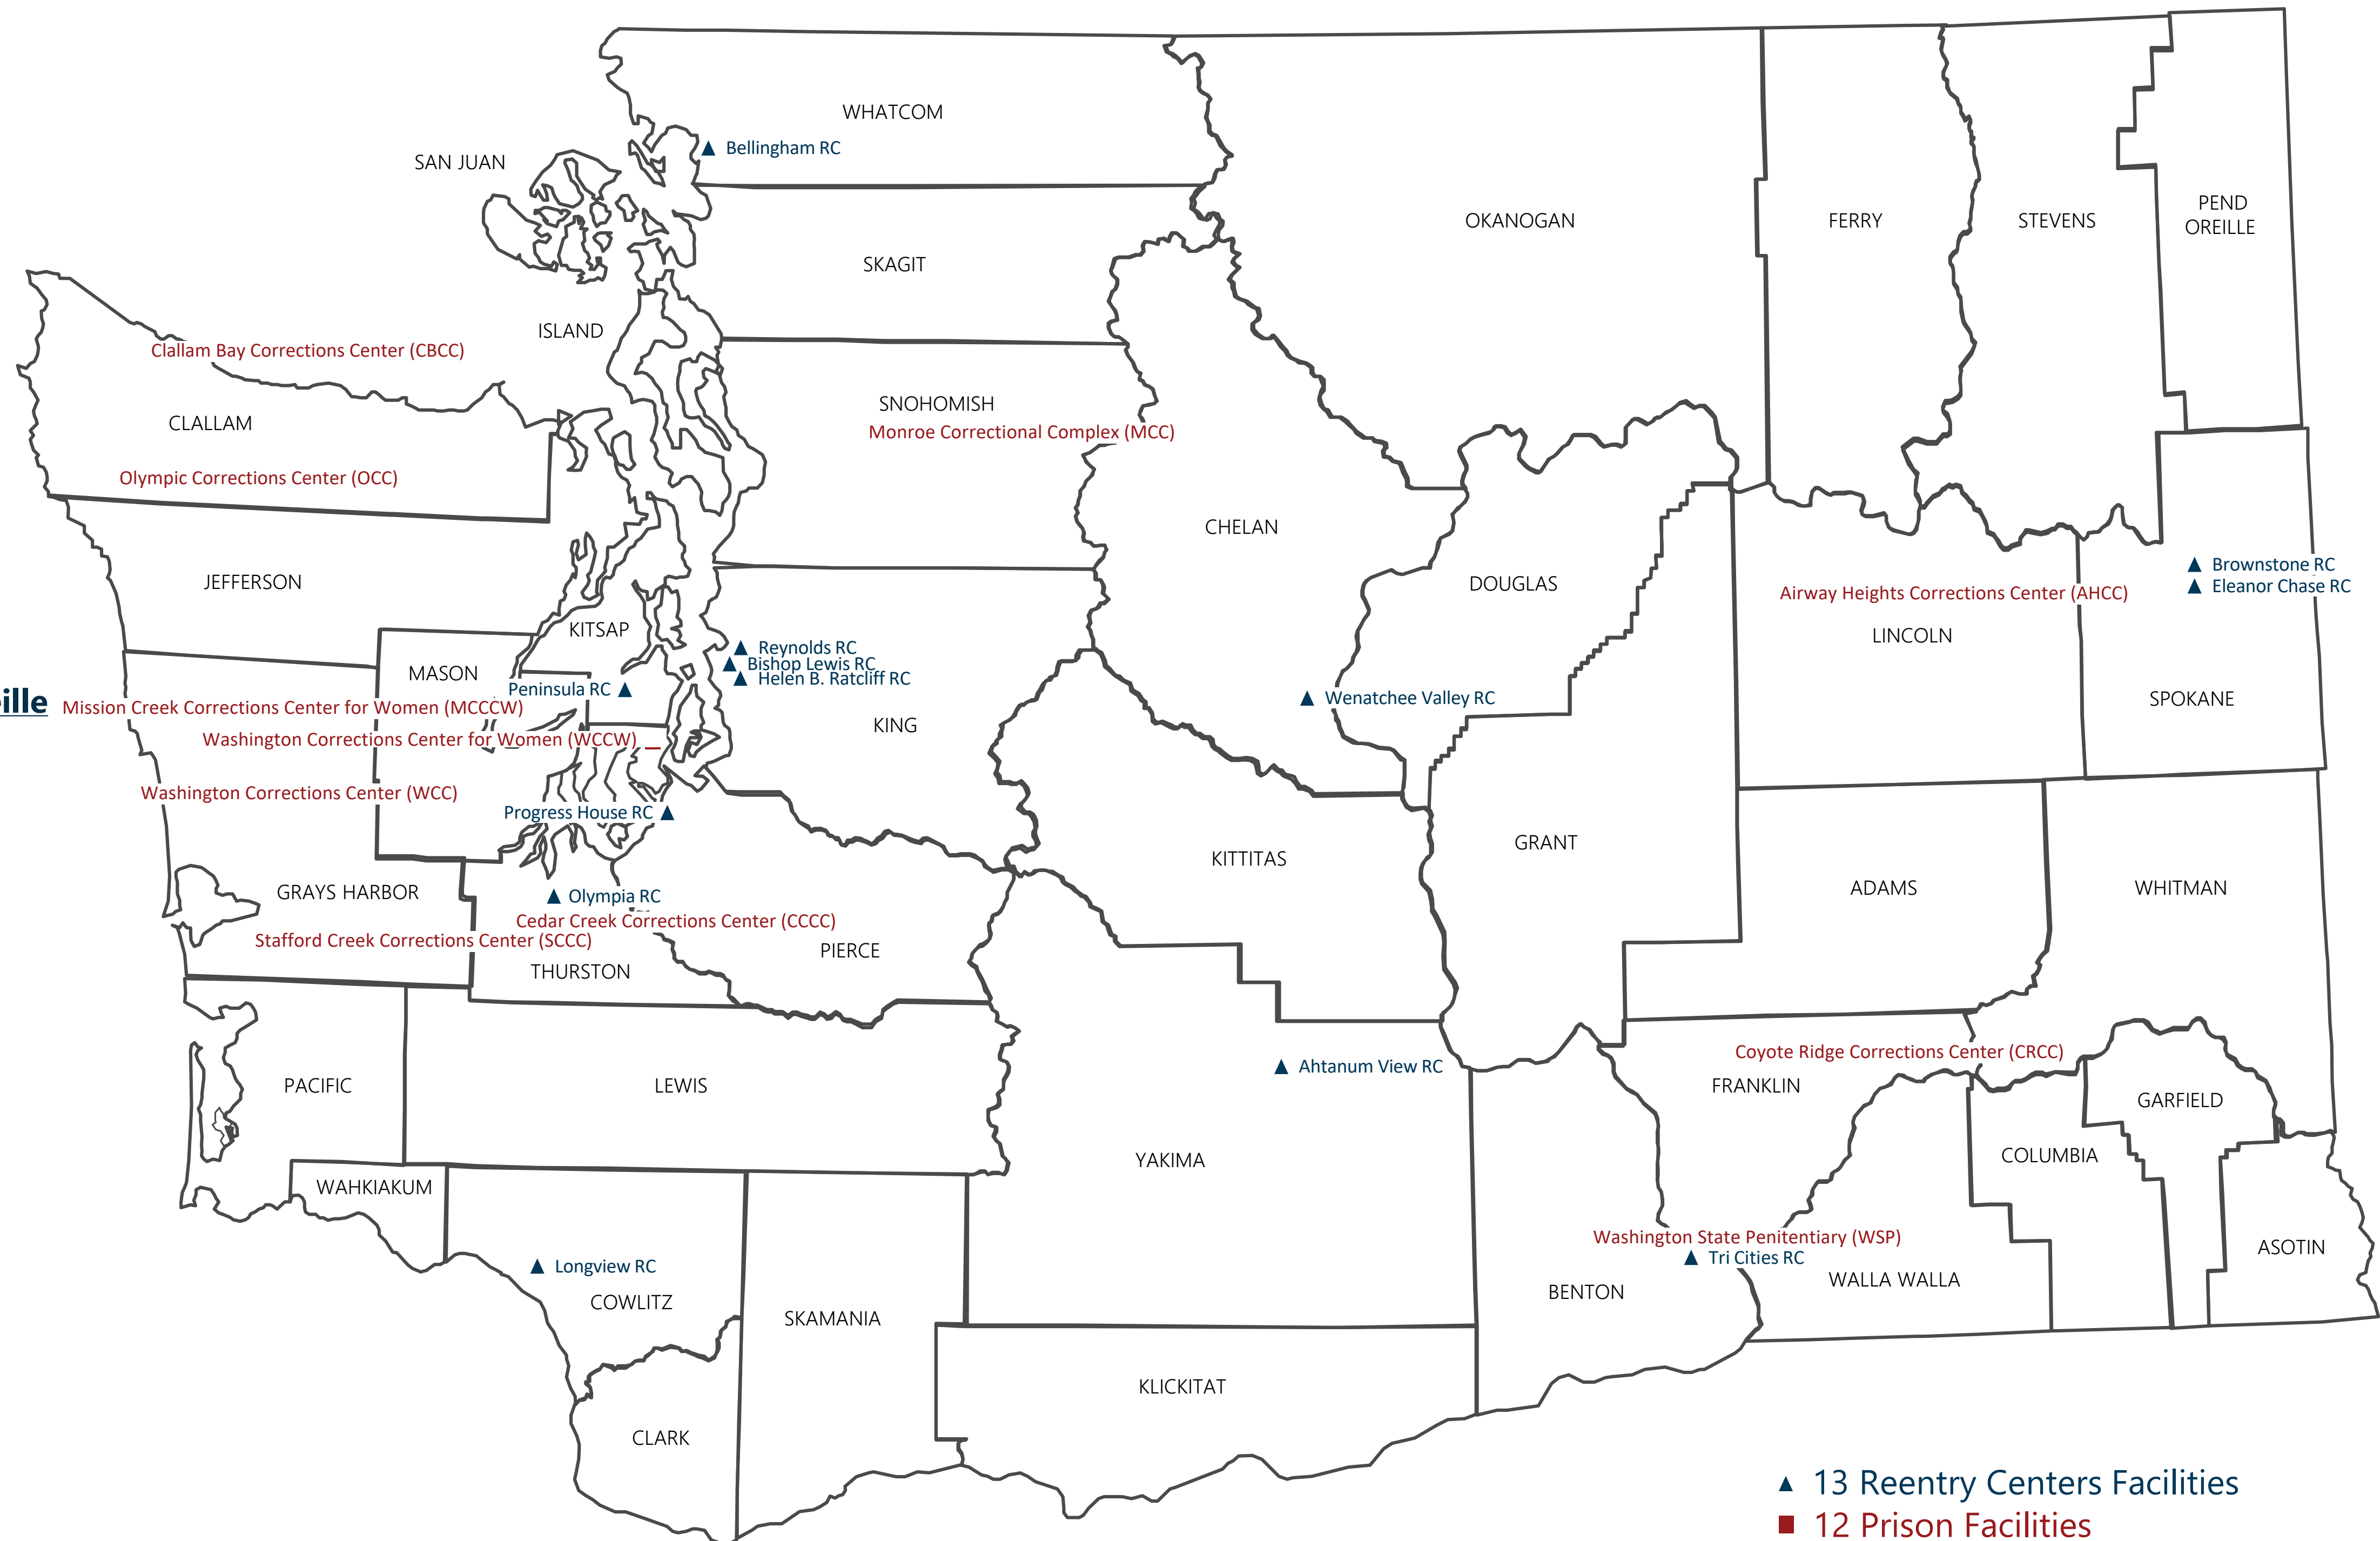

Health Services - Assistant Secretary David Flynn

Maple Lane Pharmacy - Director William Hayes

▲ 13 Reentry Centers Facilities
 ■ 12 Prison Facilities