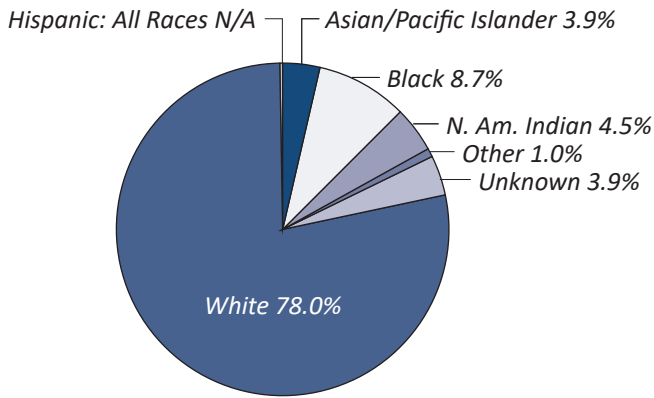

ETHNICITY BREAKDOWN

CI CLASS II PROGRAM PARTICIPANTS TOTAL: 1,760

DOC PRISON POPULATION TOTAL: 11,577

Airway Heights Corr. Ctr. - 486

- Asian/Pacific Islander - 19
- Black - 42
- North American Indian - 22
- Other - 5
- Unknown - 19
- White - 379
- Hispanic: All Races - N/A