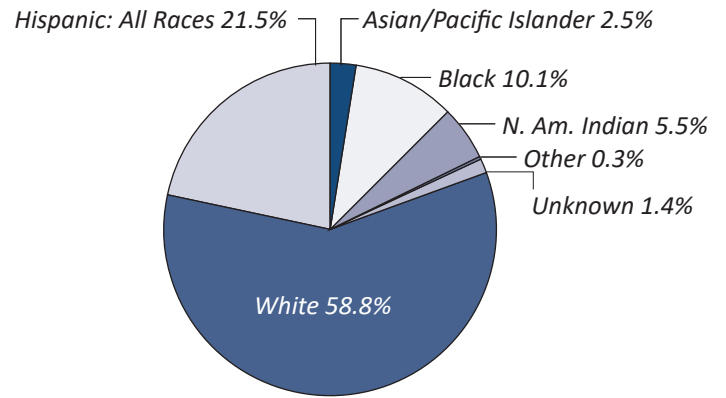

ETHNICITY BREAKDOWN

CI CLASS II PROGRAM PARTICIPANTS TOTAL: 1,760

DOC PRISON POPULATION TOTAL: 11,577

Airway Heights Corr. Ctr. - 486

- Asian/Pacific Islander - 19
- Black - 42
- North American Indian - 22
- Other - 5
- Unknown - 19
- White - 379
- Hispanic: All Races - N/A